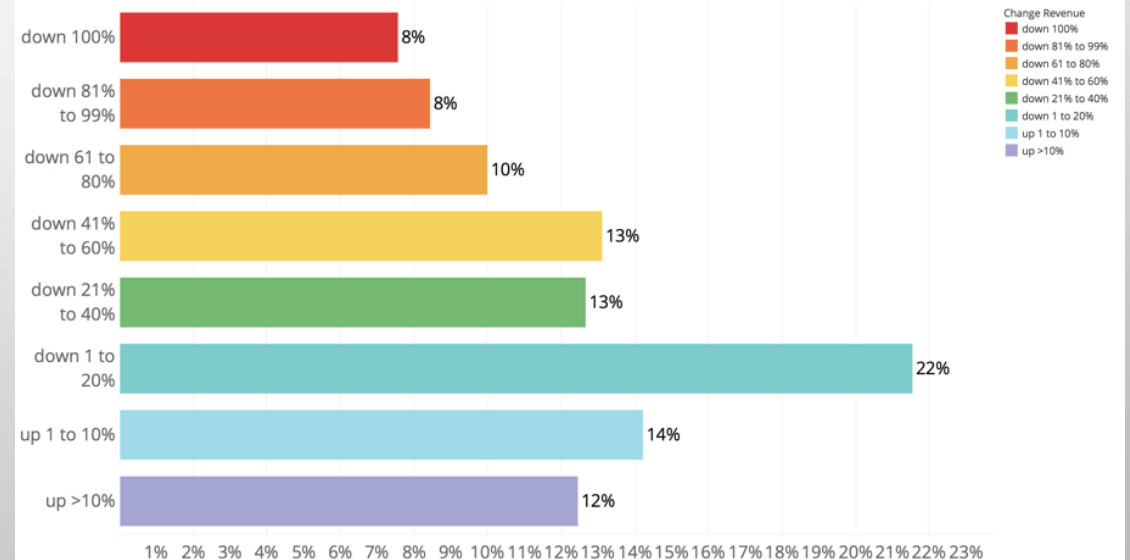

Change in Revenue Since the Beginning of the Crisis

Source: Startup Genome | www.startupgenome.com