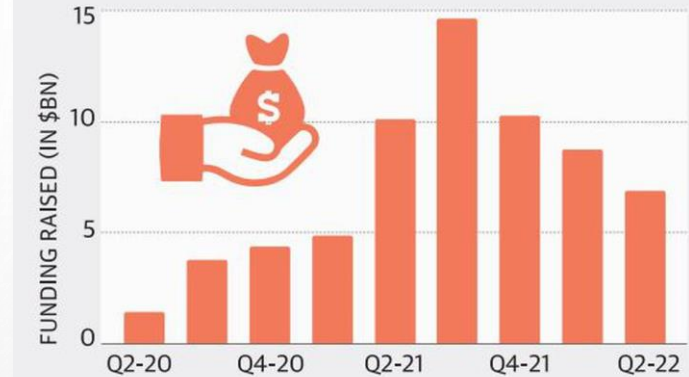

Yetersiz Yađış

Verimsiz Sulama

Yeşim Mencelođlu
Kurucu Ortak

Ogeday Rodop
Kurucu Ortak

Senem Seven
Kurucu Ortak

Hatice İlgen
İş Geliştirme

KÜRESEL KRIZDE İŞ KURMAK?

How Covid-19 Has Impacted The Global Startup Scene

Change in revenue of selected startup sectors since the start of the pandemic*

* Worldwide (between December 2019 and June 2020).

Source: Startup Genome

Investment dips | Funding raised by Indian start-ups declined from \$10.3 billion in January-March to \$6.9 billion in April-June this year

SOURCE: TRACFX NEWS REPORTS

Change in Revenue Since the Beginning of the Crisis

Source: Startup Genome | www.startupgenome.com

TÜRKİYE  BANKASI

İŞBİRLİKLERİMİZ

workup agri 

SPIN | SU | NUM

HACKQUARTERS