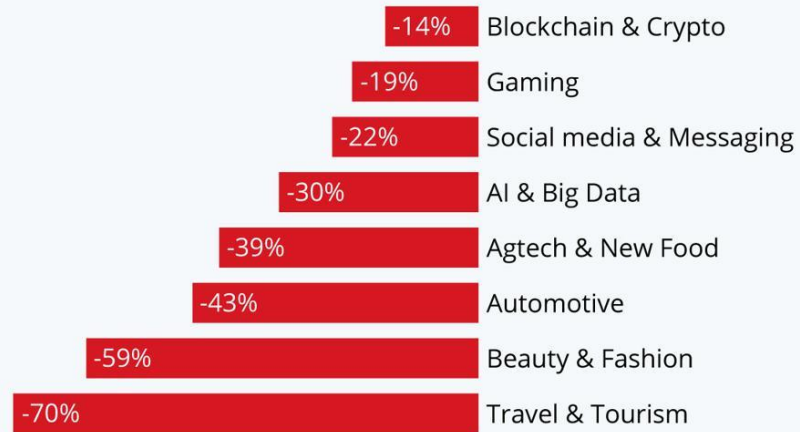

Yetersiz Yađış

Verimsiz Sulama

Yeşim Mencelođlu
Kurucu Ortak

Ogeday Rodop
Kurucu Ortak

Senem Seven
Kurucu Ortak

Hatice İlgen
İş Geliştirme

KÜRESEL KRIZDE İŞ KURMAK?

How Covid-19 Has Impacted The Global Startup Scene

Change in revenue of selected startup sectors since the start of the pandemic*

* Worldwide (between December 2019 and June 2020).

Source: Startup Genome

Investment dips | Funding raised by Indian start-ups declined from \$10.3 billion in January-March to \$6.9 billion in April-June this year